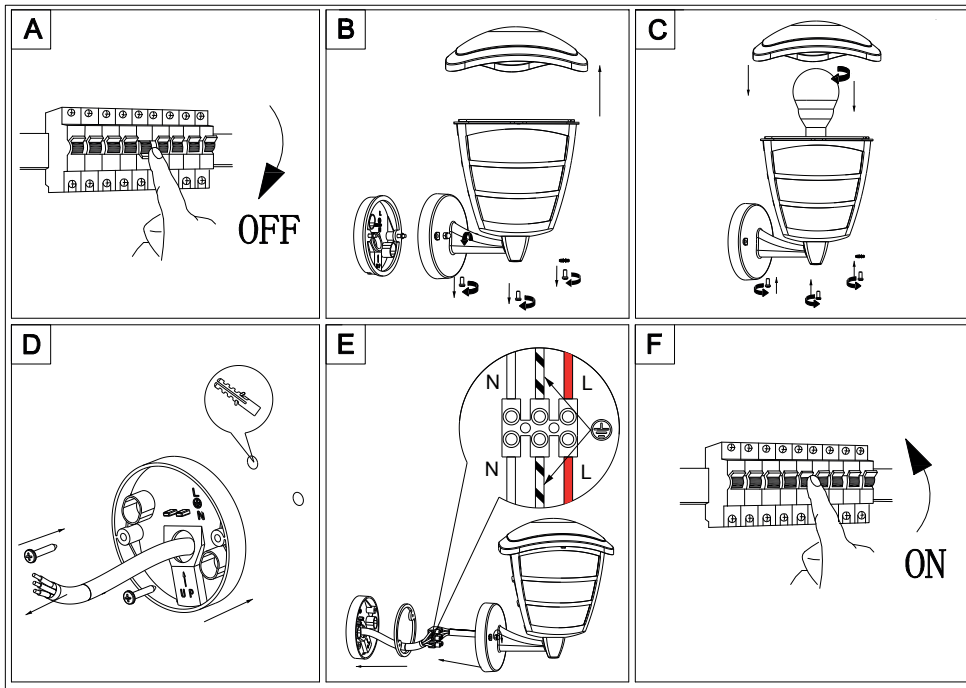

LUXFORM
LIGHTING

Brussels wall lantern up

LUXFORM
GLOBAL BV

Luxform Global BV Transportstraat 1 8263 BW Kampen The Netherlands

C12

L27

C13

M2

C14

M6

L1

M12

L11

M18

L24

M19